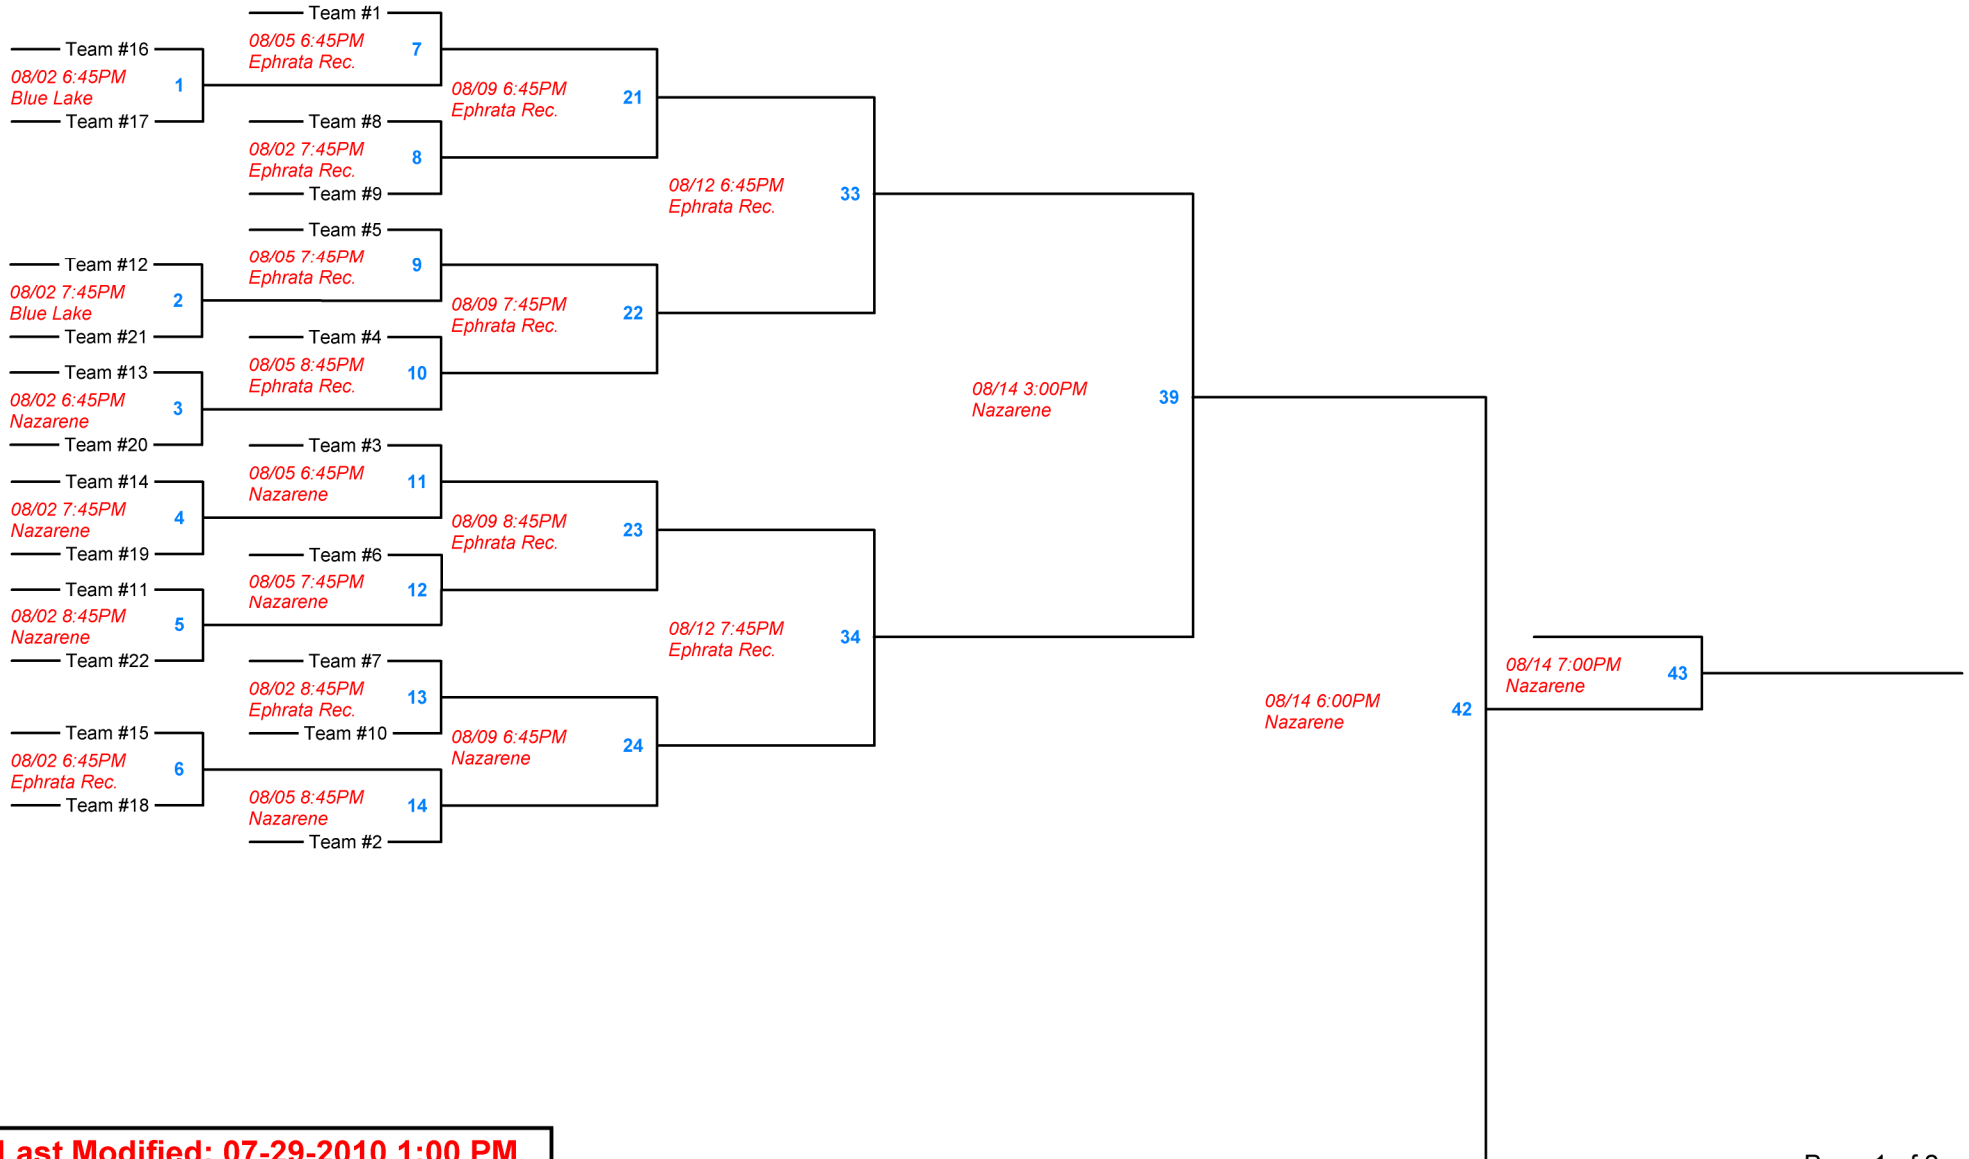

Ephrata Church League Softball Playoffs 2010

Winner's Bracket

Looser's Bracket