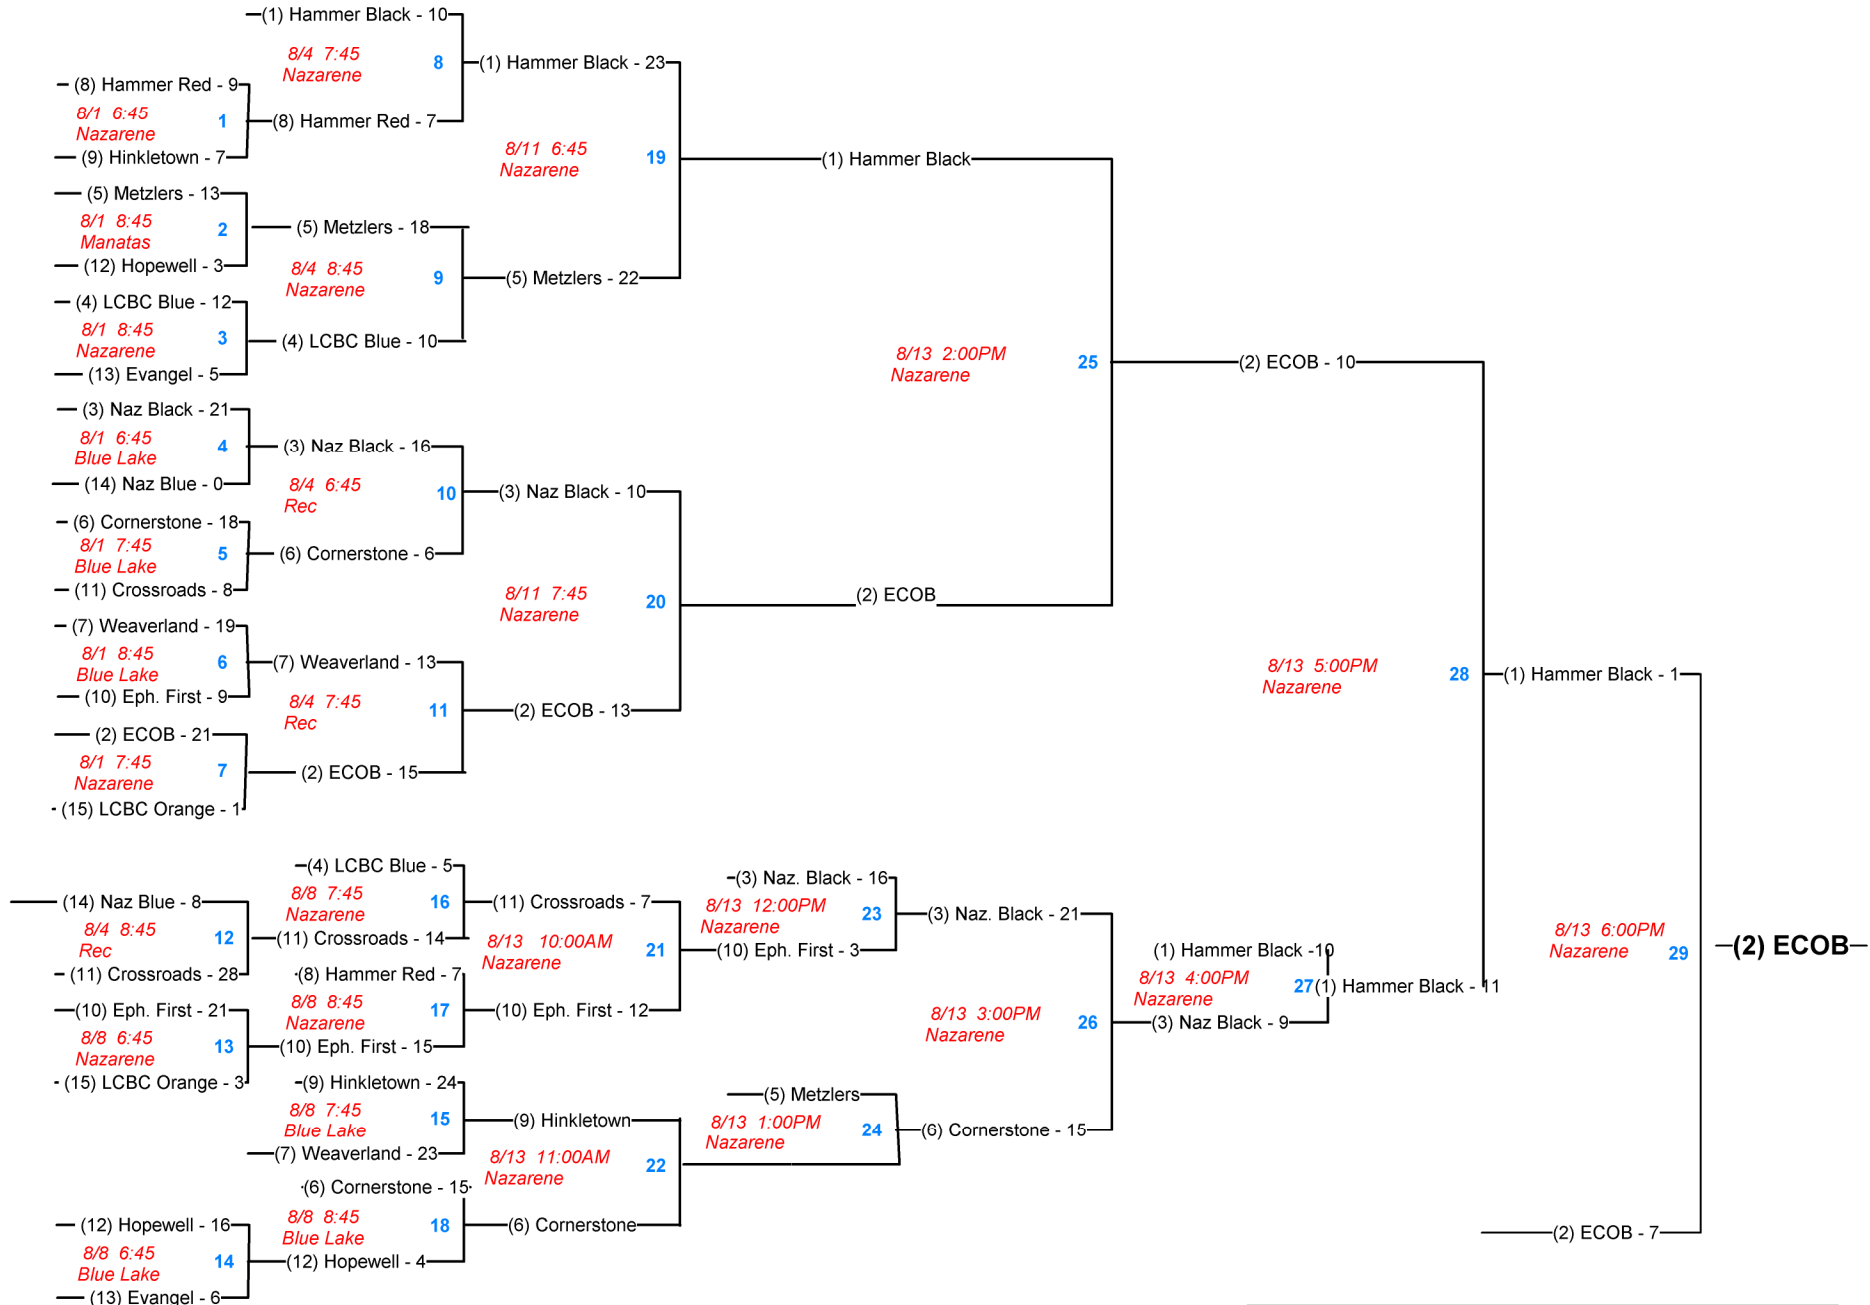

# Ephrata Church League Softball Playoffs 2016

**Last Modified: 8/14/2016 - 8:30 AM**